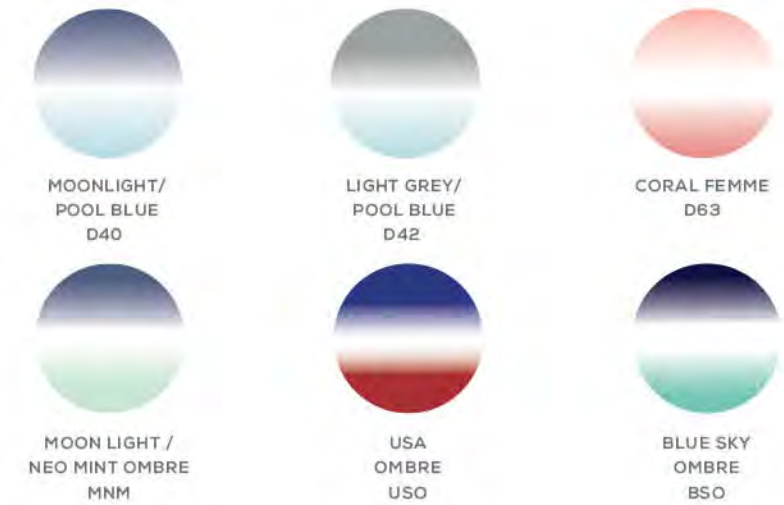

HORIZONTAL OMBRE