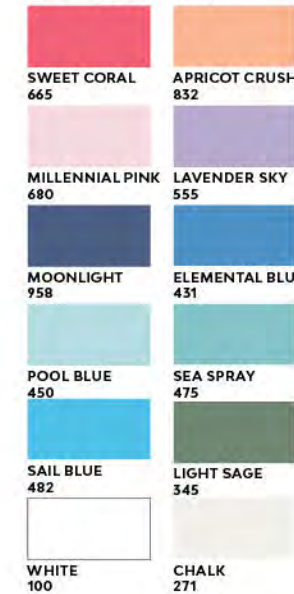

COLORS AVAILABLE

COLOR SHOWN - SWEET CORAL
GRAPHIC #8532-22F (T1-1/C)